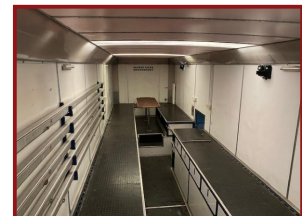

Willenhall Commercials Ltd

Tel: 01902 630 220 Mob: 07768 255925 / 07743 823485

Unknown Unknown

£POA

1983 Tandem Axle Race Car Transporter. The Transporter is fully kitted out with workshop, tool lockers, full electrics and consumer unit, internal and exterior lights, pit facility, canteen and full length awning.